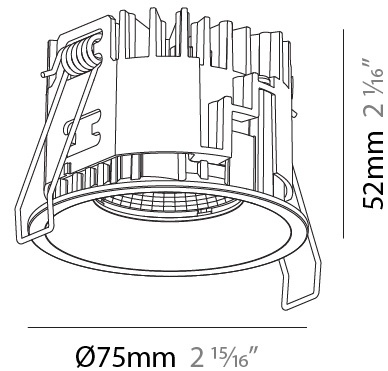

GENERAL

Series: Invader Compact
Subseries: Invader Compact
Brand: Prolicht
Division: Architectural
Mounting Type: Recessed
Mounting Location: Ceiling
Subcategory: Downlight

PHYSICAL

Shape: Round
Diameter (mm): 75
Diameter (in): 2 15/16
Height (mm): 52
Height (in): 2 1/16
Ceiling Thickness (mm): 1 - 25
Ceiling Thickness (in): 1/16 - 1
Min. Recessing Depth (mm): 55
Min. Recessing Depth (in): 2 3/16
Light Distribution: Downlight
Fixture Finish: SSR / BKV / CWI / CRY / HAB / UFT / ITA / RUA / FTG / MYG / LOD / PUS / FRO / FUP / KIA / POP / BLS / SPG / MEY / GOH / GUM / CHC / COM / ABZ / JAG / OBR / MOS / ROR
Fixture Material: Aluminum
Cut-out Measurements: D. 68mm / 2 11/16"

ELECTRICAL

Lamp Type: LED (Zhaga Standard)
Input Wattage (W): 12
Total Output Wattage (W): 9
Dimming: Tri-Mode (Non-Dimming and Phase Dimming (120Vac only) and 0-10V Dimming)
Driver Included: No
Driver Location: Recessed Housing
Driver Type: Constant Current - 120Vac
Driver Class: Class 2
Housing: See components
Input Voltage (V): 120 - 277
Constant Current (MA): 500mA

LED

Number of LEDs: 1
Color Temperature (°K): 2700 / 3000 / 3500 / 4000
Max. Delivered Lumen (lm): 1012 / 1059 / 1098 / 1123
Nominal Lumen (lm): 1141 / 1194 / 1238 / 1266
CRI: >90 CRI
Lamp Life (hrs): 50000

OPTICAL

Reflector°: 18 / 36 / 56

RATINGS AND CERTIFICATIONS

Certified By: Certified for North American Standards
IP rating: IP44