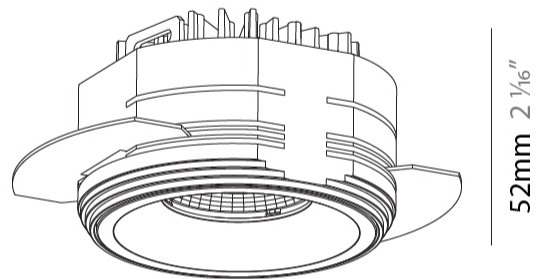

PHYSICAL

Shape: Round
Diameter (mm): 75
Diameter (in): 2 15/16
Height (mm): 52
Height (in): 2 1/16
Ceiling Thickness (mm): 10 / 12.5 / 15 / 25
Ceiling Thickness (in): 3/8 or 1/2 or 9/16 or 1
Min. Recessing Depth (mm): 60
Min. Recessing Depth (in): 2 3/8
Light Distribution: Downlight
Fixture Finish: SSR / BKV / CWI / CRY / HAB / UFT / ITA / RUA / FTG / MYG / LOD / PUS / FRO / FUP / KIA / POP / BLS / SPG / MEY / GOH / GUM / CHC / COM / ABZ / JAG / OBR / MOS / ROR
Fixture Material: Aluminum
Cut-out Measurements: D. 86mm / 3 3/8"
Upon Request: Unique Sizes Unique Ceiling Thickness

ELECTRICAL

Lamp Type: LED (Zhaga Standard)
Input Wattage (W): 12
Total Output Wattage (W): 10.9
Dimming: Tri-Mode (Non-Dimming and Phase Dimming (120Vac only) and 0-10V Dimming)
Driver Included: No
Driver Location: Recessed Housing
Driver Type: Constant Current - 120Vac
Driver Class: Class 2
Housing: See components
Input Voltage (V): 120 - 277
Constant Current (MA): 500mA

LED

Number of LEDs: 1
Color Temperature (°K): 2700 / 3000 / 3500 / 4000
Max. Delivered Lumen (lm): 1012 / 1059 / 1089 / 1123
Nominal Lumen (lm): 1141 / 1195 / 1123 / 1266
CRI: >90 CRI
Lamp Life (hrs): 50000

OPTICAL

Reflector°: 18 / 36 / 56
Upon Request: Special Beam Angles

RATINGS AND CERTIFICATIONS

Certified By: Certified for North American Standards
IP rating: IP44

Ø75mm 2 15/16"

Ø85mm 3 3/8"